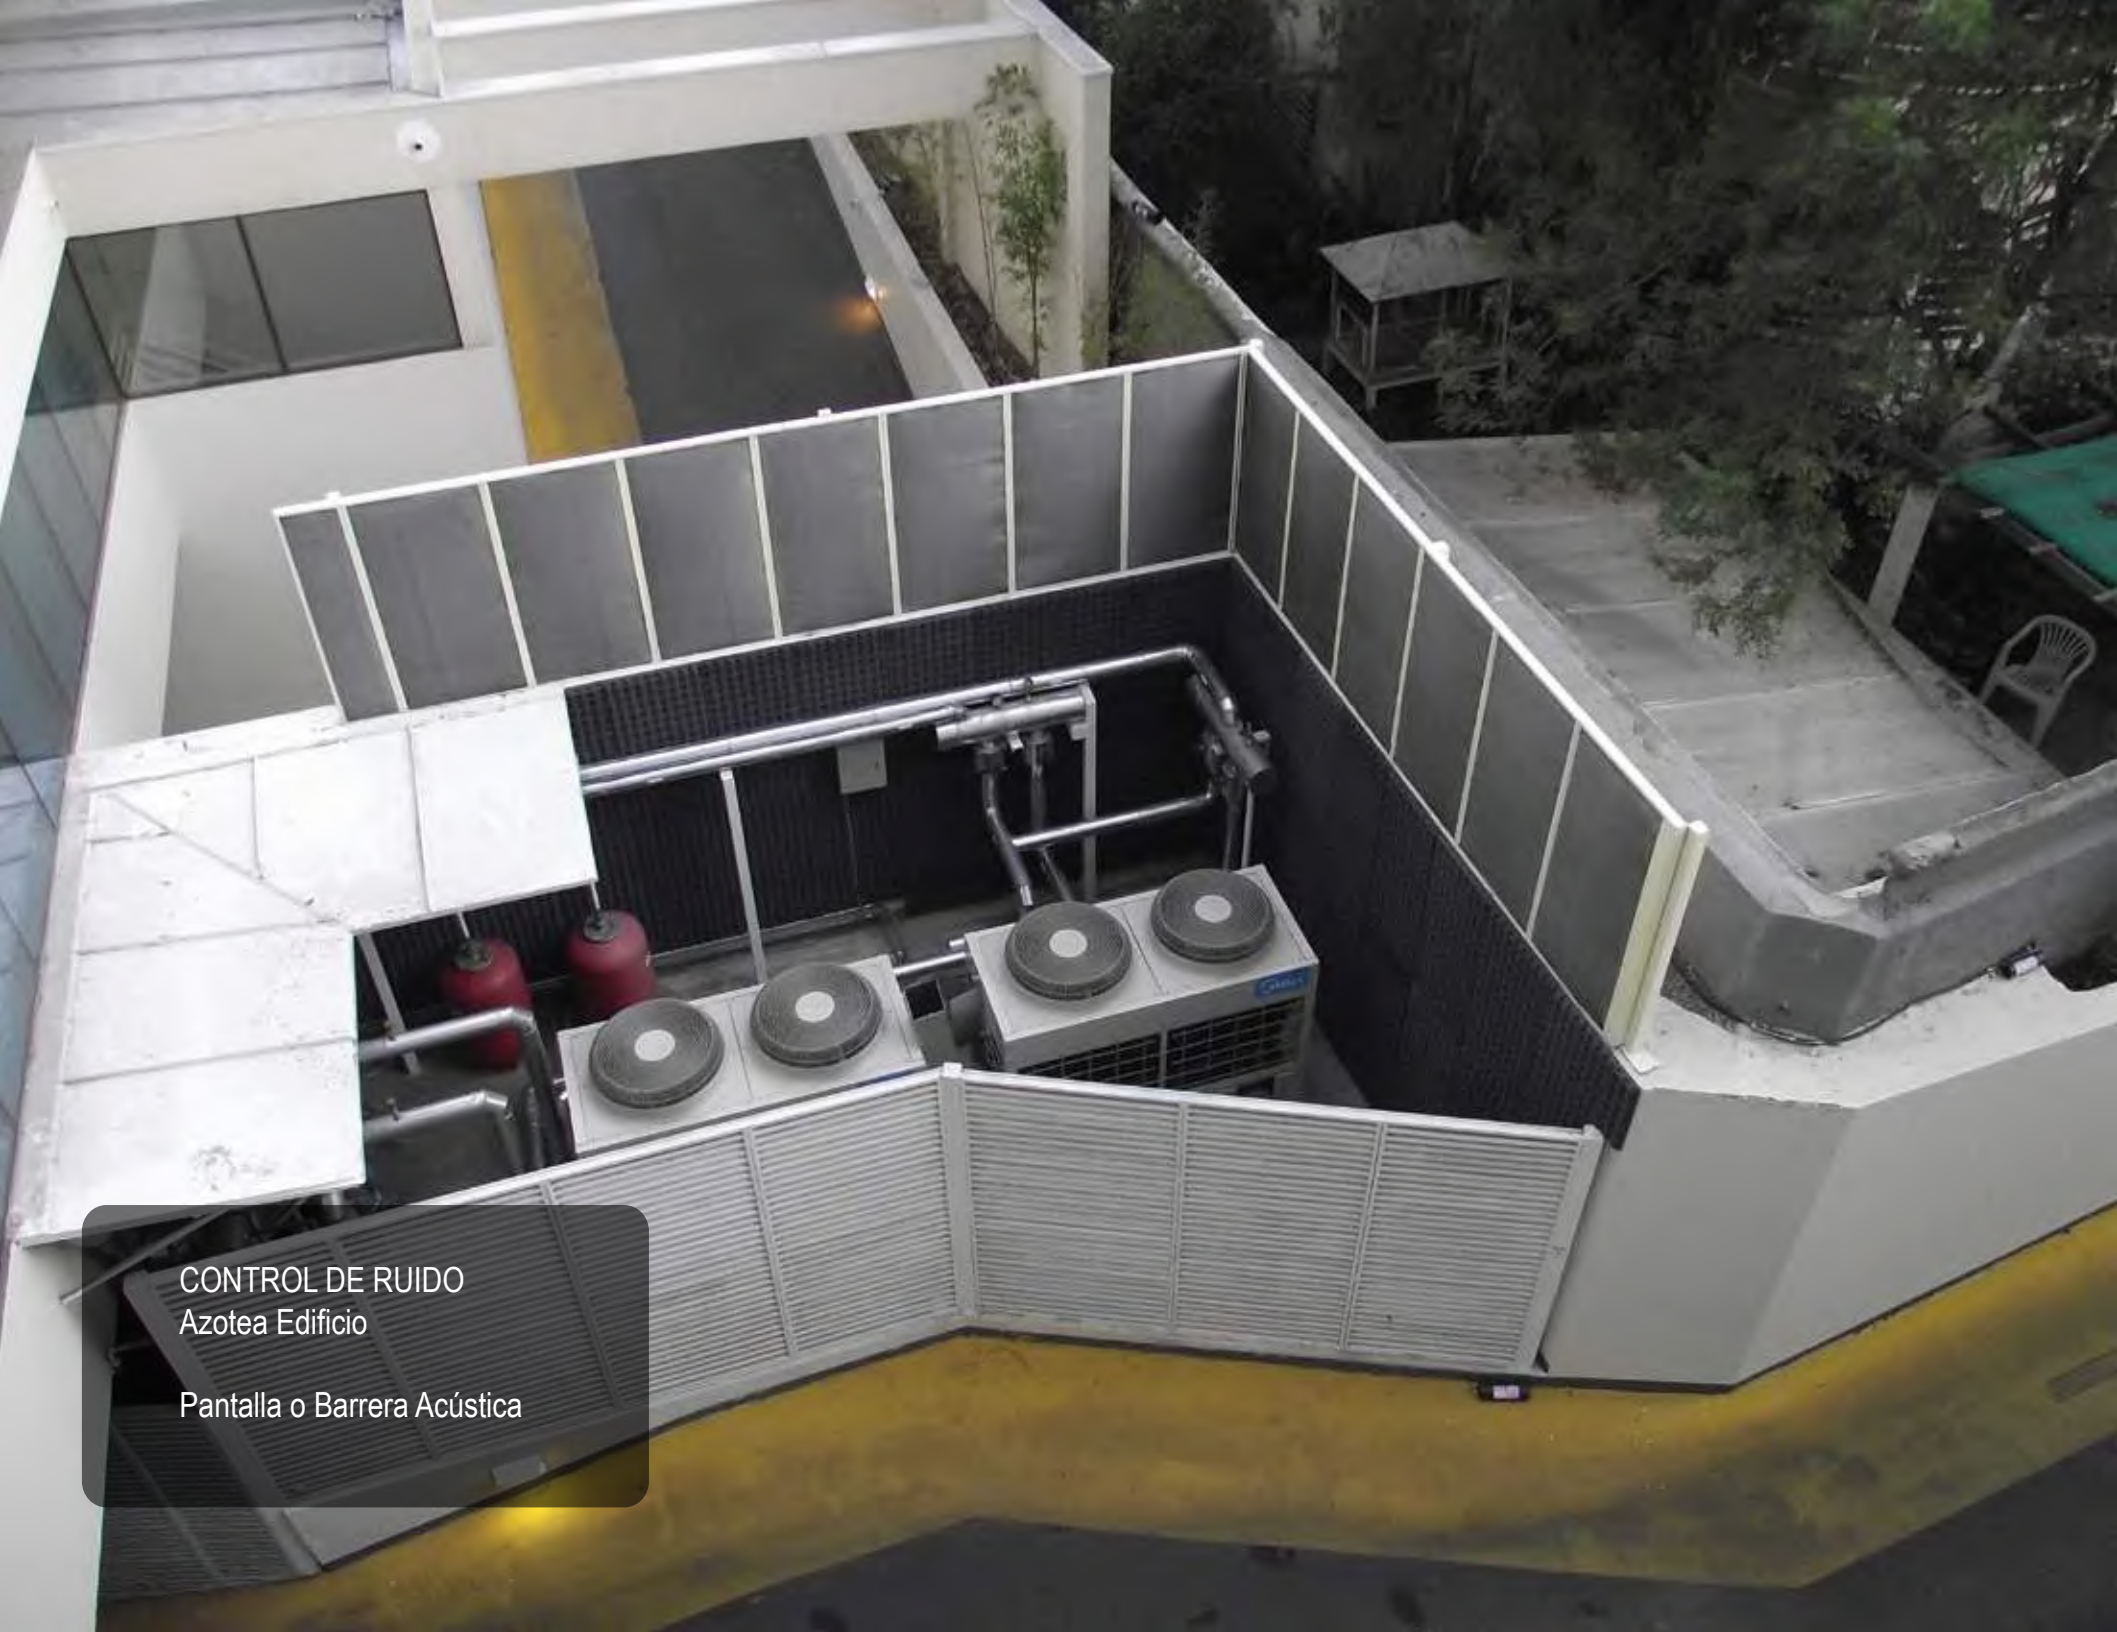

CONTROL DE RUIDO
Azotea Edificio
Pantalla o Barrera Acústica