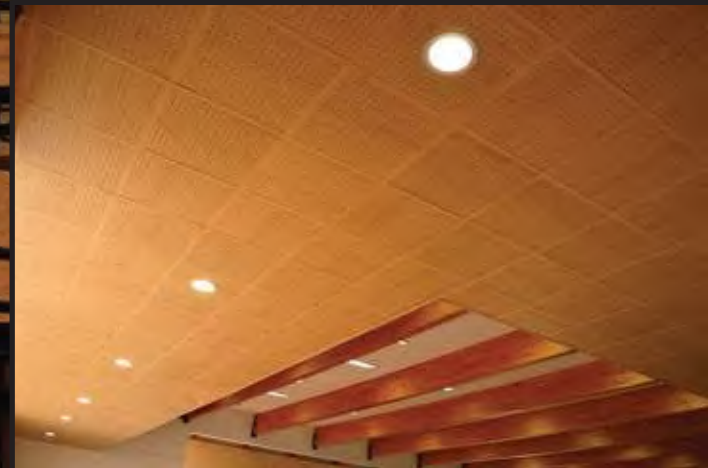

ACONDICIONAMIENTO ACÚSTICO
Casino colegio

Tableado Fonoabsorbente